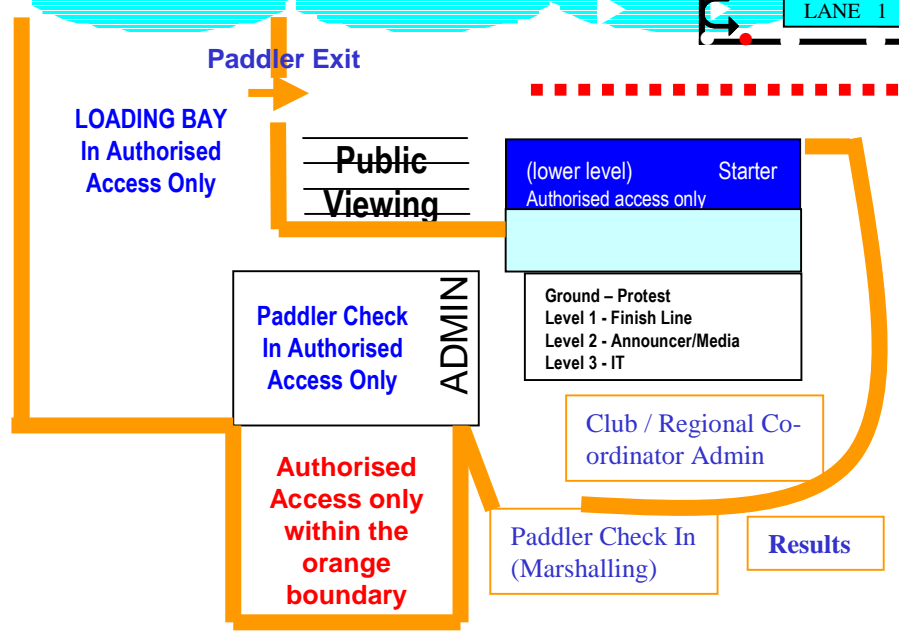

Course Map

LAKE KARAPIRO DOMAIN

2007 NATIONALS