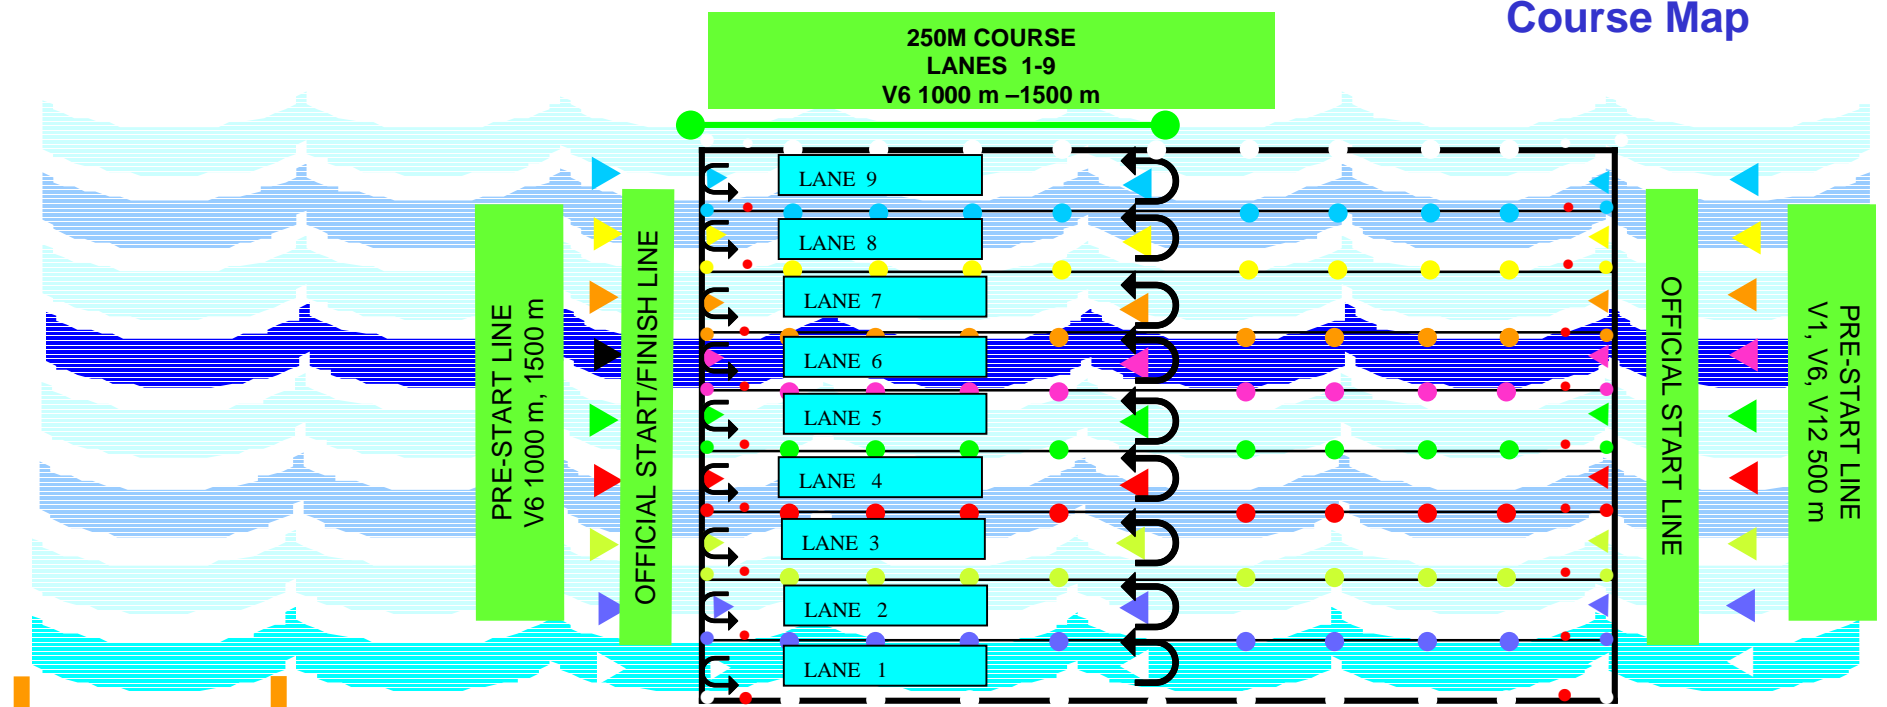

Course Map

LAKE KARAPIRO DOMAIN

2007 NATIONALS