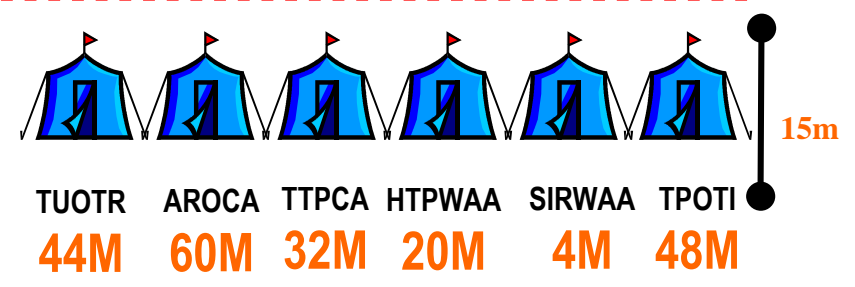

Course Map

LAKE KARAPIRO DOMAIN

2007 NATIONALS