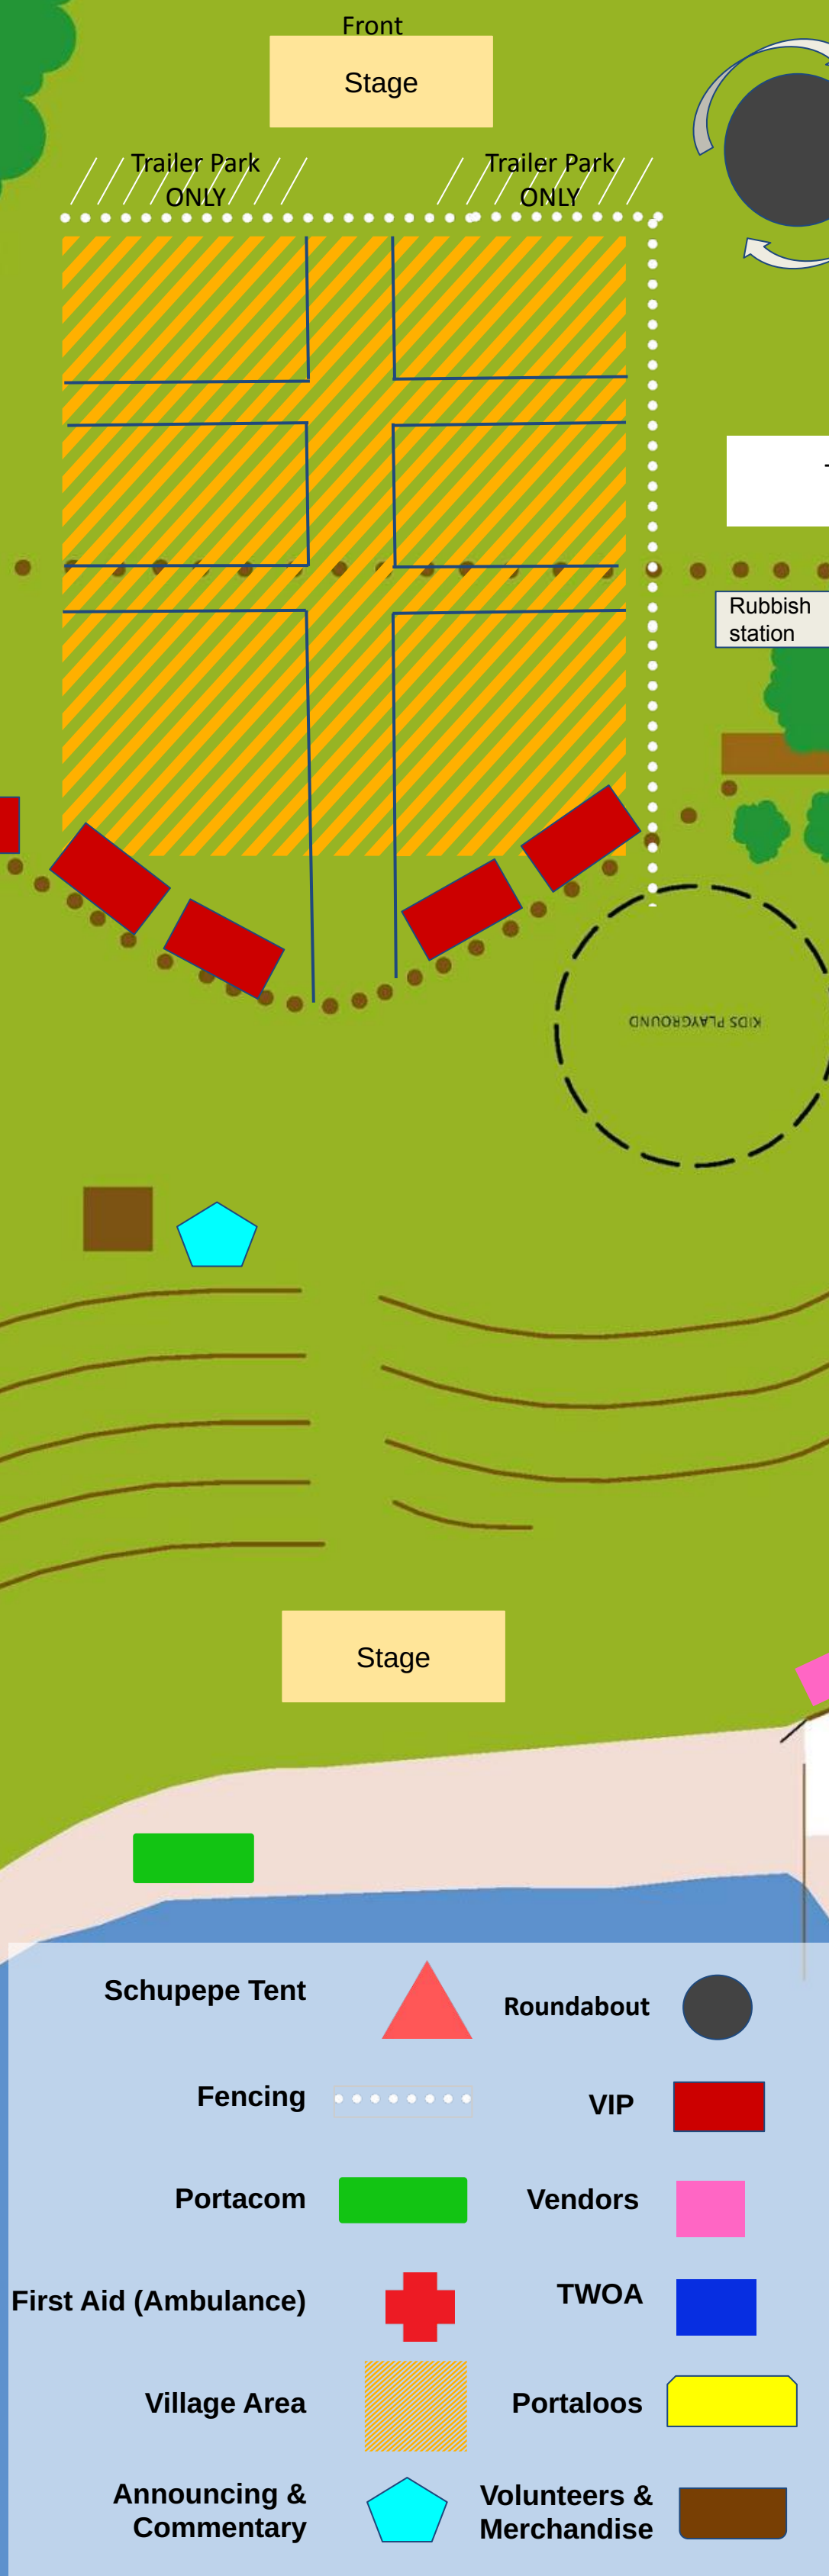

National Secondary Schools Waka Ama 2021 - Site Map

4WD Parking ONLY
(if wet)

Schupepe Tent		Roundabout	
Fencing		VIP	
Portacom		Vendors	
First Aid (Ambulance)		TWOA	
Village Area		Portaloos	
Announcing & Commentary		Volunteers & Merchandise	

VENDORS

FENCING - DOWN TO PICNIC AREA
THEN DOWN TO WATERS EDGE

LOADING BAY FOR WAKA