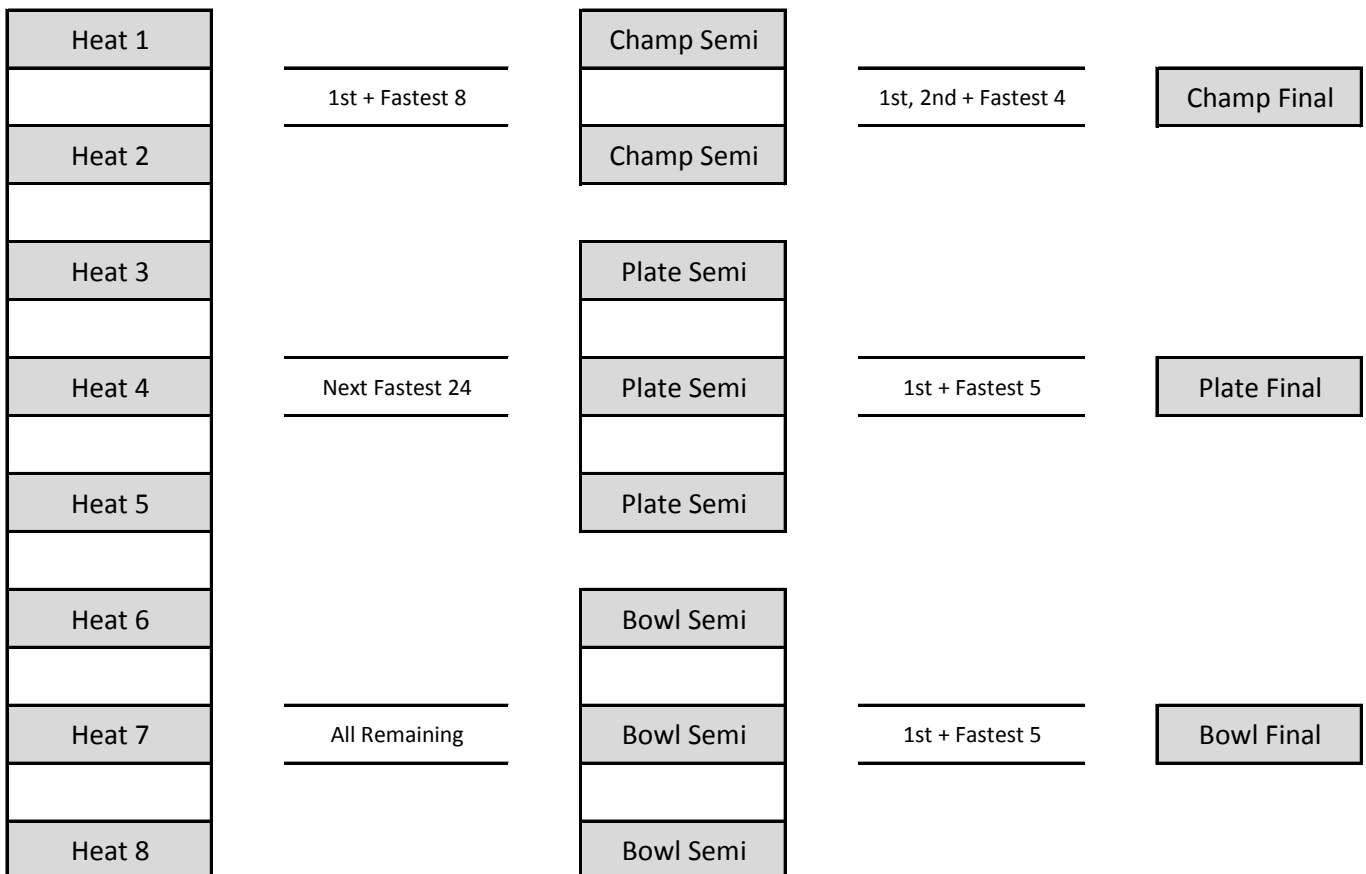

Waka Ama Secondary School Sprints Progressions W6 & W12 (8 Lanes)

2 Heats (9-16 teams)

3 Heats (17-24 teams)

4 Heats (25-32 teams)

5 Heats (33-40 teams)

6 Heats (41-48 teams)

7 Heats (49-56 teams)

8 Heats (57-64 teams)

9 Heats (65-72 teams)

10 Heats (73-80 teams)

11 Heats (81-88 teams)

12 Heats (89-96 teams)