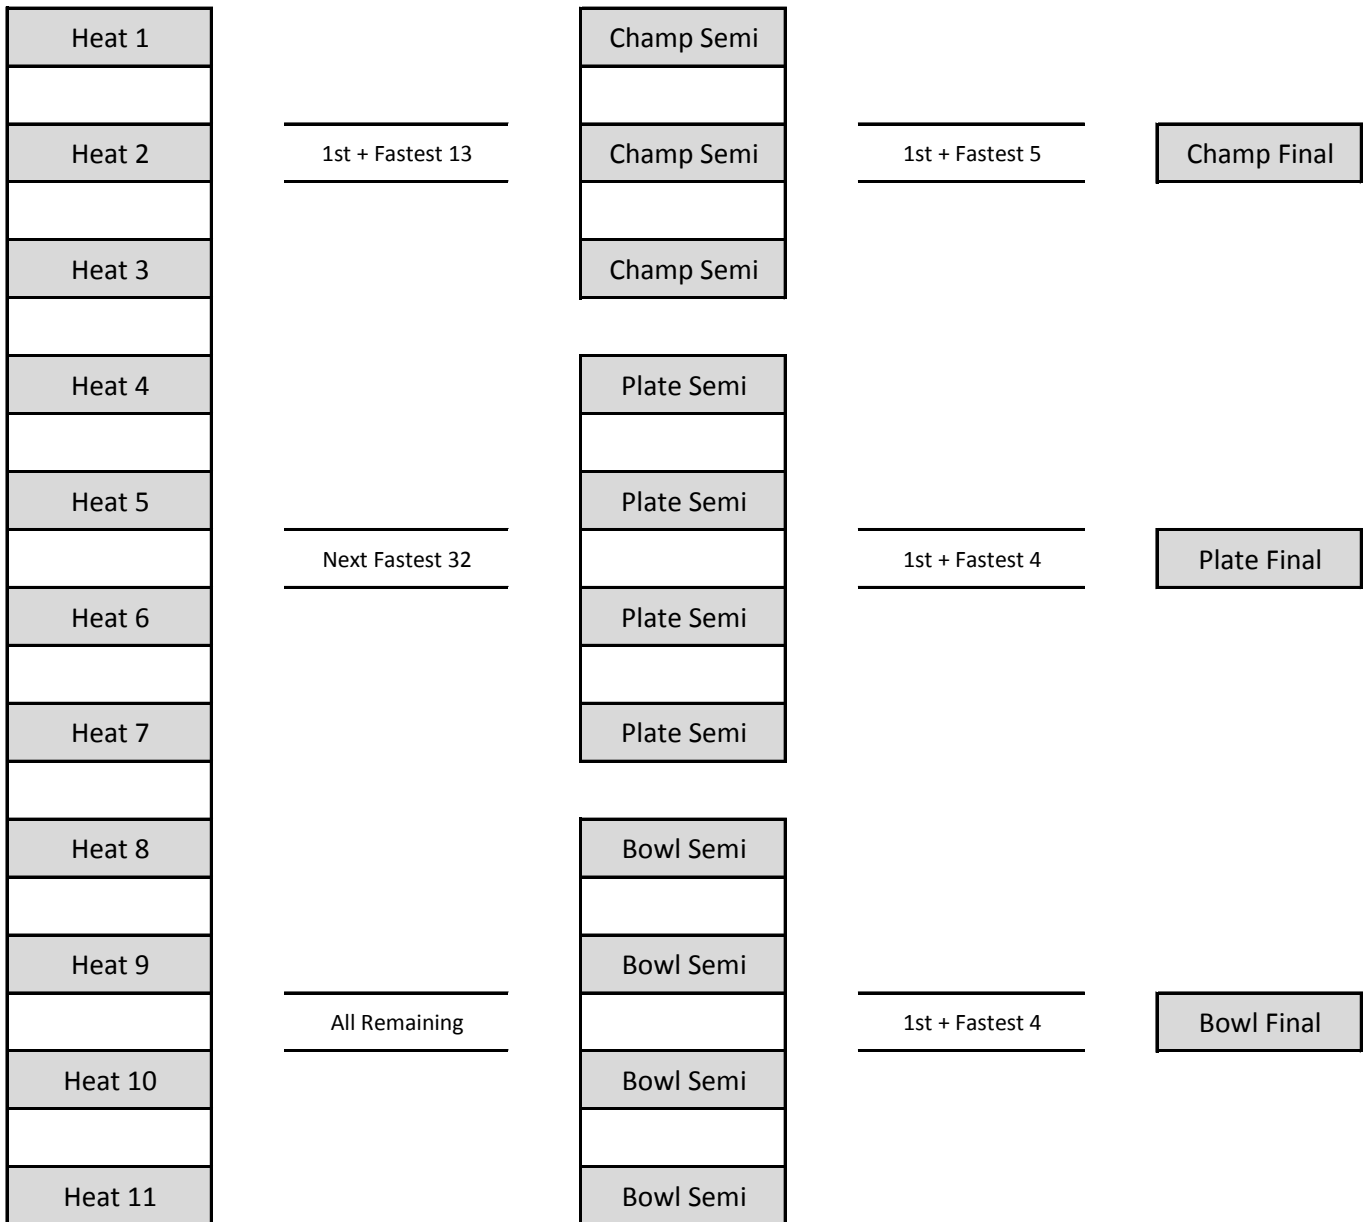

Waka Ama Secondary School Sprints Progressions W6 & W12 (8 Lanes)

2 Heats (9-16 teams)

3 Heats (17-24 teams)

4 Heats (25-32 teams)

5 Heats (33-40 teams)

6 Heats (41-48 teams)

7 Heats (49-56 teams)

8 Heats (57-64 teams)

9 Heats (65-72 teams)

10 Heats (73-80 teams)

11 Heats (81-88 teams)

12 Heats (89-96 teams)