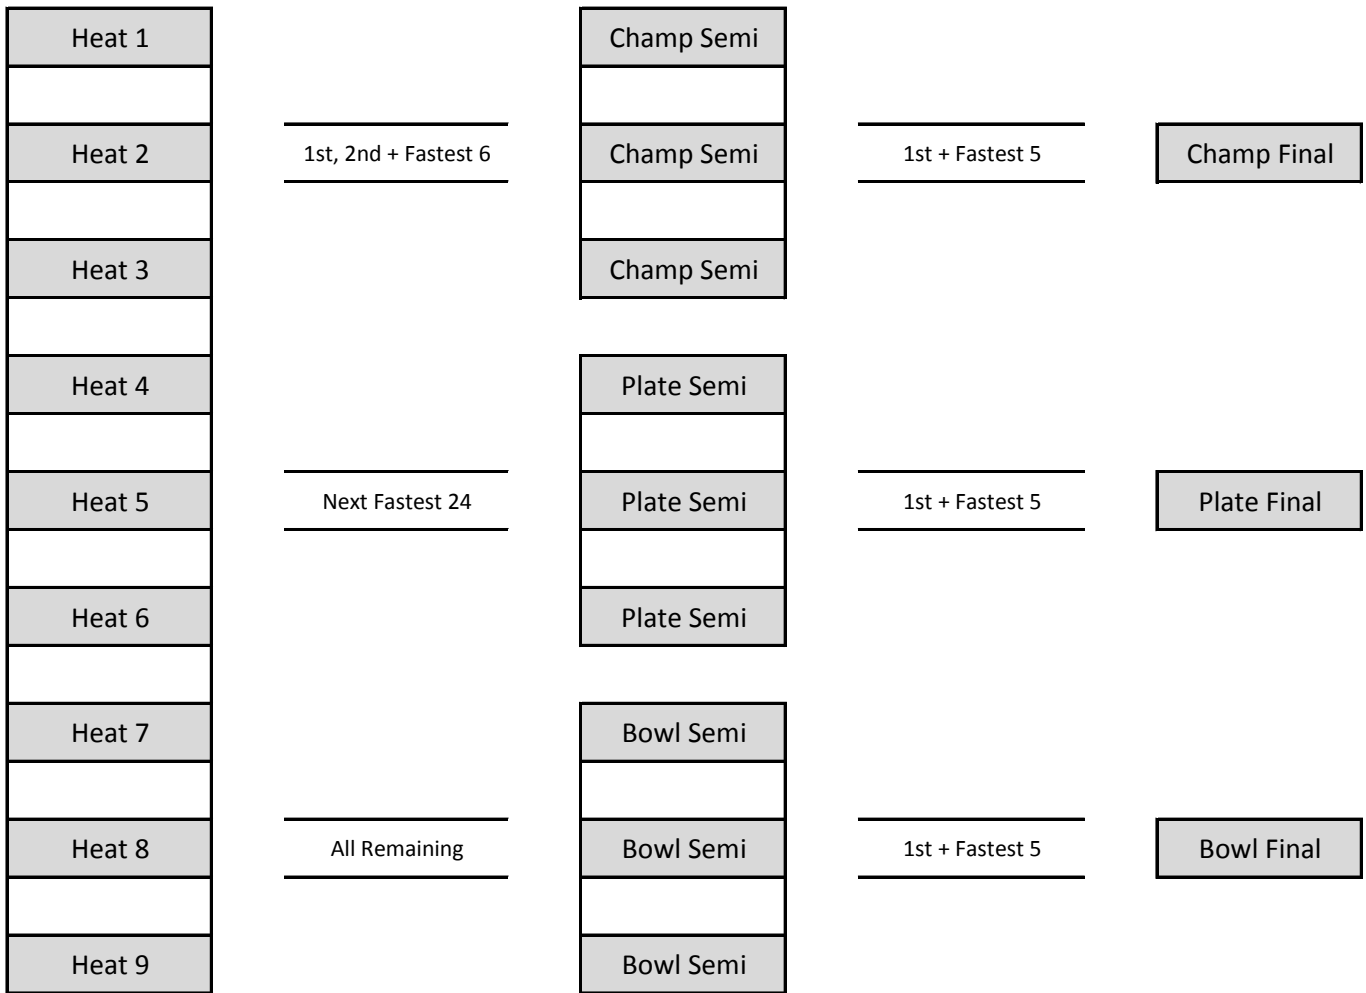

Waka Ama Secondary School Sprints Progressions W6 & W12 (8 Lanes)

2 Heats (9-16 teams)

3 Heats (17-24 teams)

4 Heats (25-32 teams)

5 Heats (33-40 teams)

6 Heats (41-48 teams)

7 Heats (49-56 teams)

8 Heats (57-64 teams)

9 Heats (65-72 teams)

10 Heats (73-80 teams)

11 Heats (81-88 teams)

12 Heats (89-96 teams)