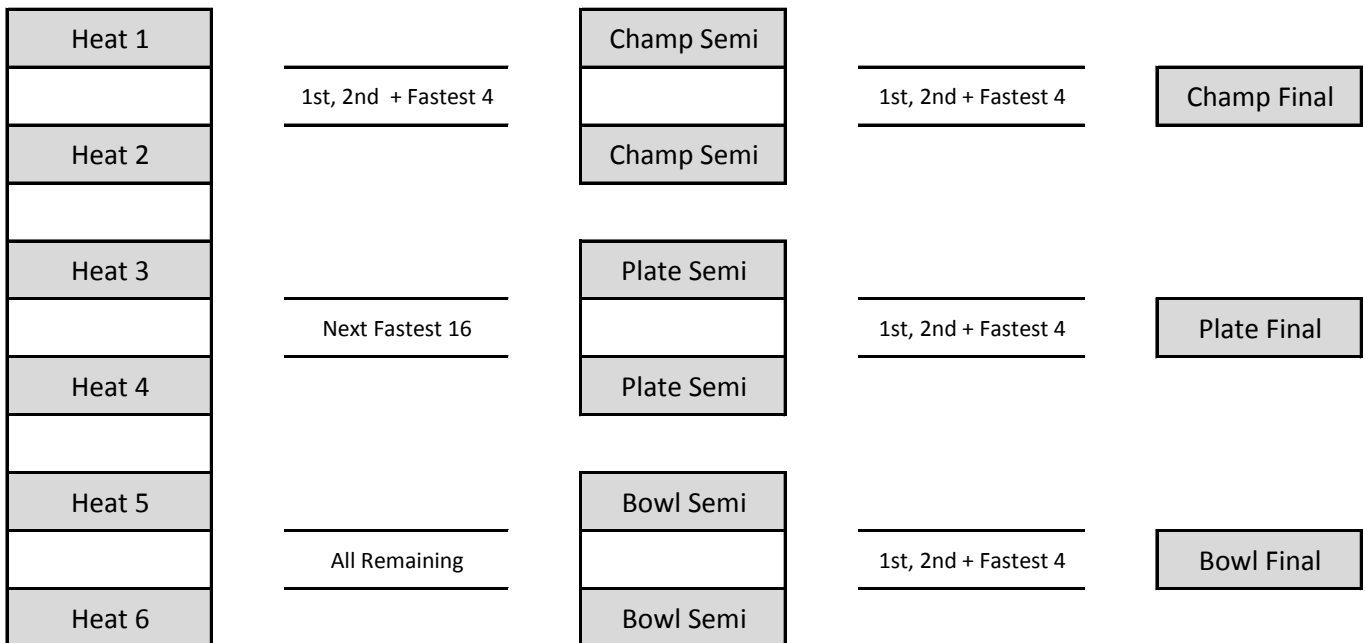

Waka Ama Secondary School Sprints Progressions W6 & W12 (8 Lanes)

2 Heats (9-16 teams)

3 Heats (17-24 teams)

4 Heats (25-32 teams)

5 Heats (33-40 teams)

6 Heats (41-48 teams)

7 Heats (49-56 teams)

8 Heats (57-64 teams)

9 Heats (65-72 teams)

10 Heats (73-80 teams)

11 Heats (81-88 teams)

12 Heats (89-96 teams)