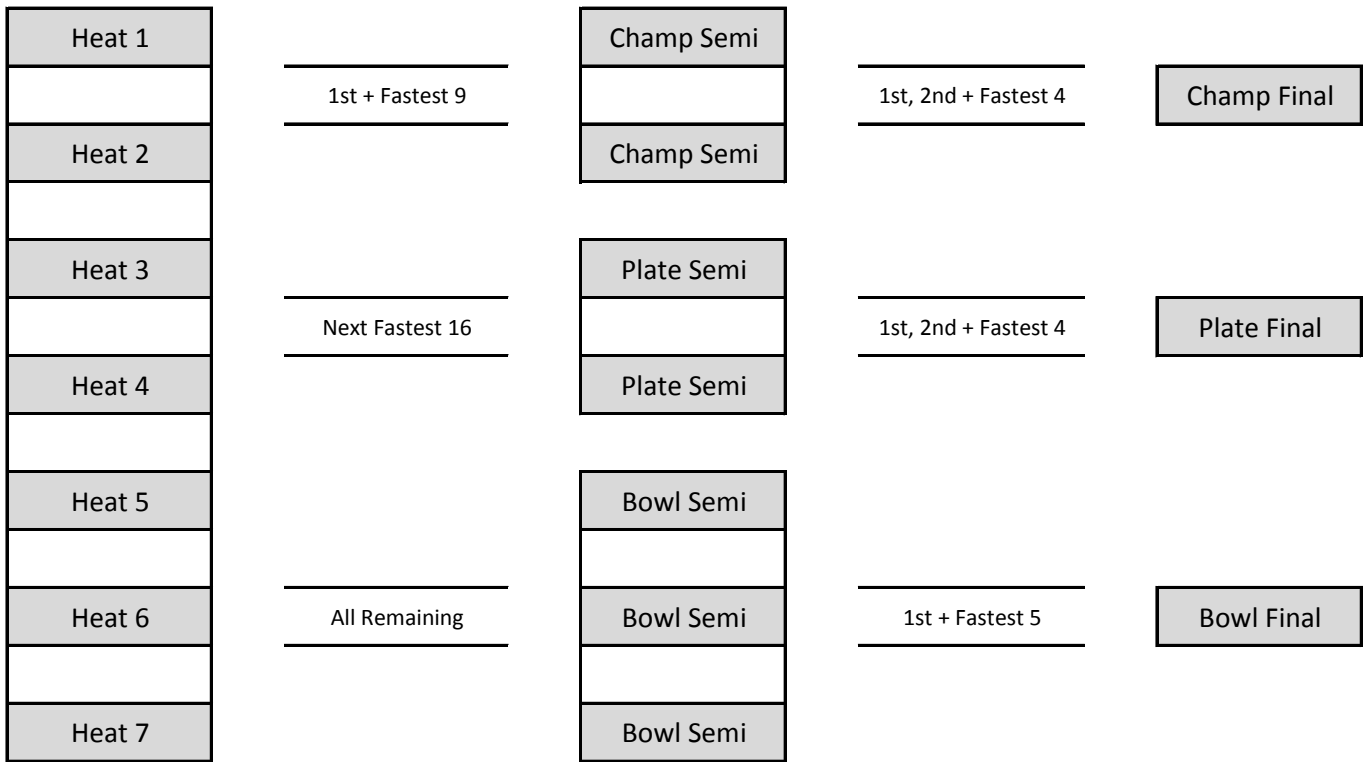

Waka Ama Secondary School Sprints Progressions W6 & W12 (8 Lanes)

2 Heats (9-16 teams)

3 Heats (17-24 teams)

4 Heats (25-32 teams)

5 Heats (33-40 teams)

6 Heats (41-48 teams)

7 Heats (49-56 teams)

8 Heats (57-64 teams)

9 Heats (65-72 teams)

10 Heats (73-80 teams)

11 Heats (81-88 teams)

12 Heats (89-96 teams)