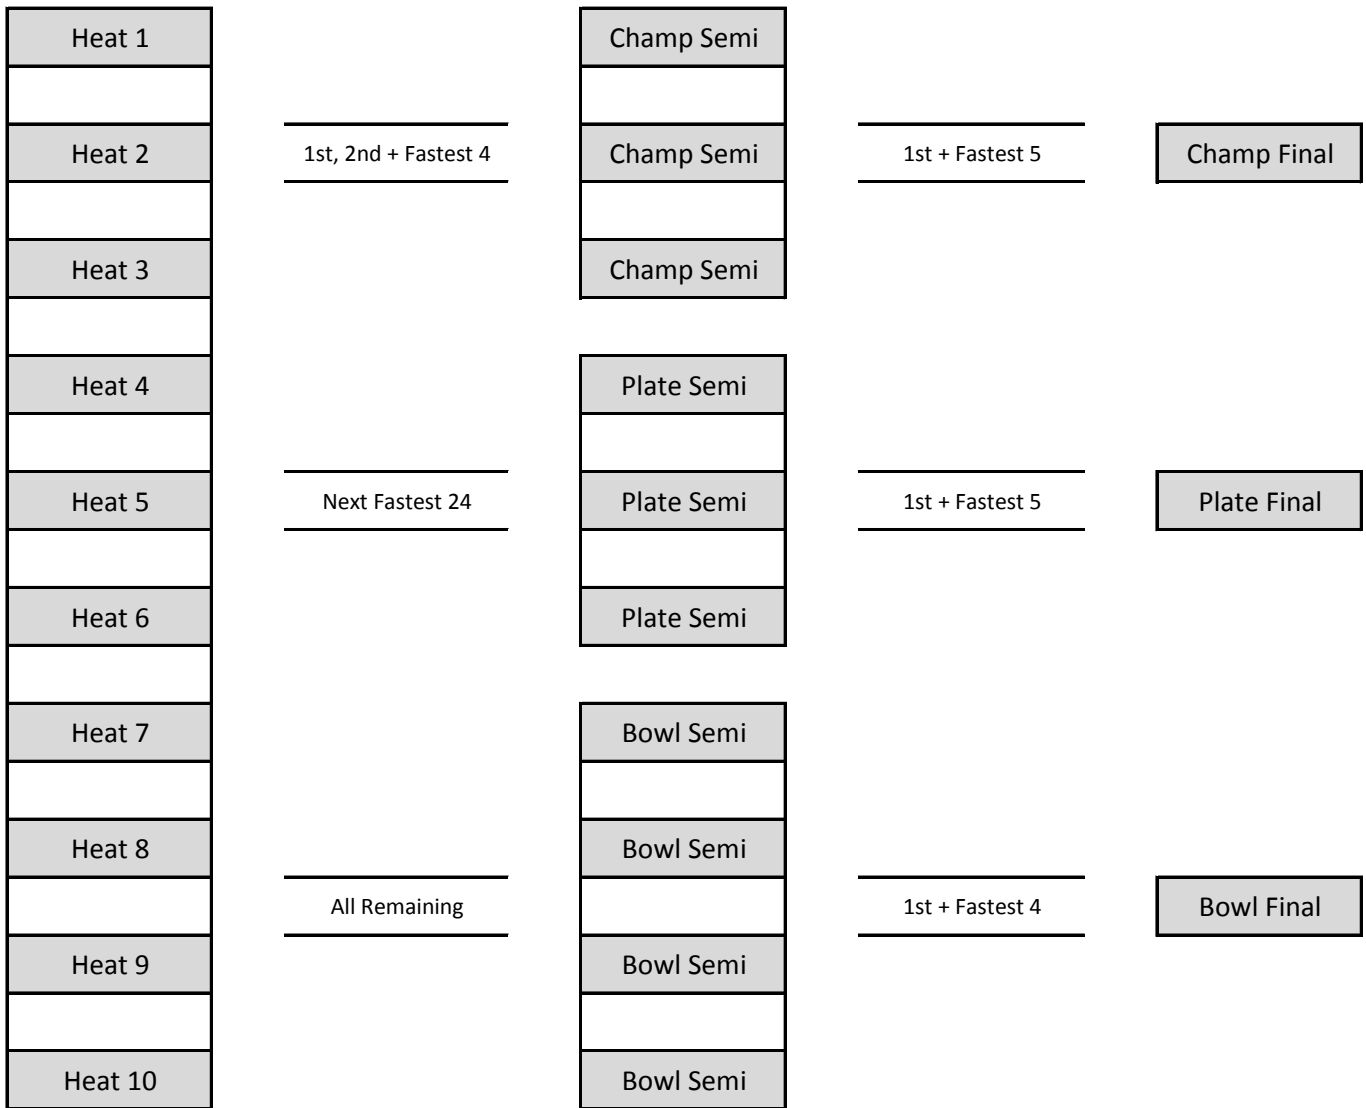

Waka Ama Secondary School Sprints Progressions W6 & W12 (8 Lanes)

2 Heats (9-16 teams)

3 Heats (17-24 teams)

4 Heats (25-32 teams)

5 Heats (33-40 teams)

6 Heats (41-48 teams)

7 Heats (49-56 teams)

8 Heats (57-64 teams)

9 Heats (65-72 teams)

10 Heats (73-80 teams)

11 Heats (81-88 teams)

12 Heats (89-96 teams)